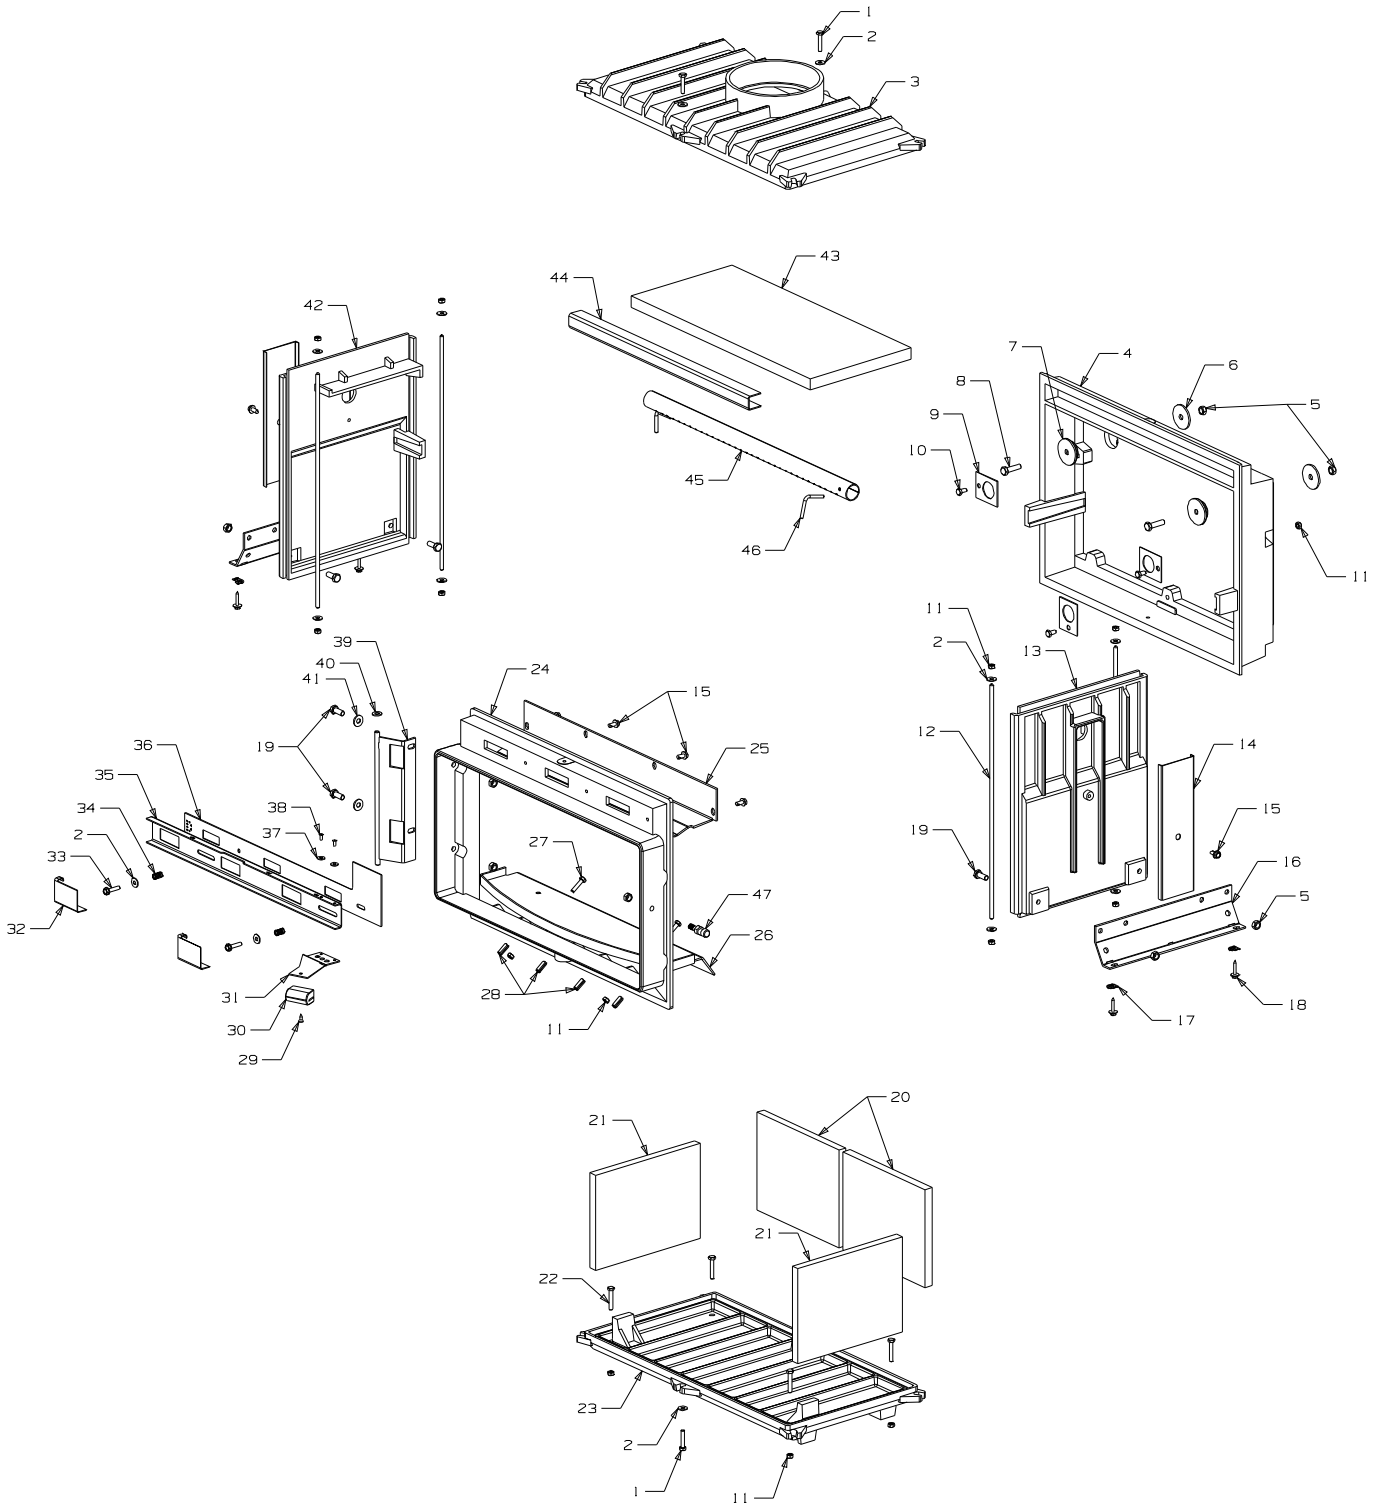

Item No	Part No	Description	Qty	Item No	Part No	Description	Qty
1	501962	Screw, Set M6 x 30	4	28	503008	• Pin, Tension 8.0 x 20	4
2	500374	Washer; Flat 1/4" x .63	15	29	503792	Screw; CSK No 8 x 1/2"	1
3	986302	Firebox-Top	1	30	986162	Knob-Air Control	1
4	786661	Firebox-Back	1	31	995356	Extension Slide-Air Inlet	1
	984090	Plug Assy - 34mm Dia	2	32	994529	Cover-Air Slide	2
5	501602	• Nut, M8 HEX (2)	13	33	503336	Screw, T/F M6 x 25	2
6	502093	• Washer, Flat 8 x 42 x 3.0	2	34	585223	Spring-Compression, Air Inlet	2
7	684089	• Plug - 34mm Dia	2	35	987155	Slide-Air Inlet 20 x 50	1
8	501685	• Screw, Set M8 x 30 HEX	2	36	995366	Plate, Back-Meter - NZ	1
9	984838	Flange-Secondary Air Tube	3	•	995329	Plate, Back-Meter - AUST	1
10	501959	Screw, Set M6 x 12 Hex	9	•	995625	Plate, Back-Meter - Overnight Burn - NZ	1
11	501682	Nut, M6 HEX	24	37	500848	Washer; Flat 3/16" x .5	2
12	984598	Rod-Tie, M6	4	38	586167	Rivet-Pop 4.0 Dia x 4.8	4
13	786646	Firebox-Side RH	1	39	786664	Hinge Assy (Incl item 19 (2))	1
14	786146	Cover-Secondary Air	2	40	006025	• Washer; Flat 5/16"	1
15	503003	Screw; S/T 1/4" x .5 Hex	6	41	501606	• Washer, Flat 8 x 19 x 1.6	2
16	986123	Bracket-Mounting, Cabinet	2	42	786645	Firebox-Side LH	1
17	503001	Nut-Spire	4	43	786109	Board-Firebox, Top 20 x 215 x 470	1
18	503459	Screw, S/T 12 x 25	6	44	993048	• Channel-Baffle Reinforcer	1
19	501597	Screw, Set M8 x 20 HEX	6	•	986373	Board-Firebox, Top 20 x 215 x 470 (5 pack)	1
20	794065	Board-Firebox, Back - 15mm	2	44	993048	• Channel-Baffle Reinforcer	5
21	794064	Board-Firebox, Side - 15mm	2	45	995288	Tube-Secondary Air, 33 x 3.5	1
22	501815	Screw, Set M6 x 35	4	46	586439	Pin-Retaining, Secondary Air Tube	1
23	786681	Firebox-Bottom	1	47	586482	Pin-Door Latch	1
24	786660	Firebox-Front (Incl item 15 (4))	1				
25	795338	• Deflector-Primary Air	1				
26	995339	• Ash Retainer	1				
27	501963	• Screw, Set M6 x 25 HEX	2				

Bold Text = Assembly
Bullet Points = Item included in Assembly