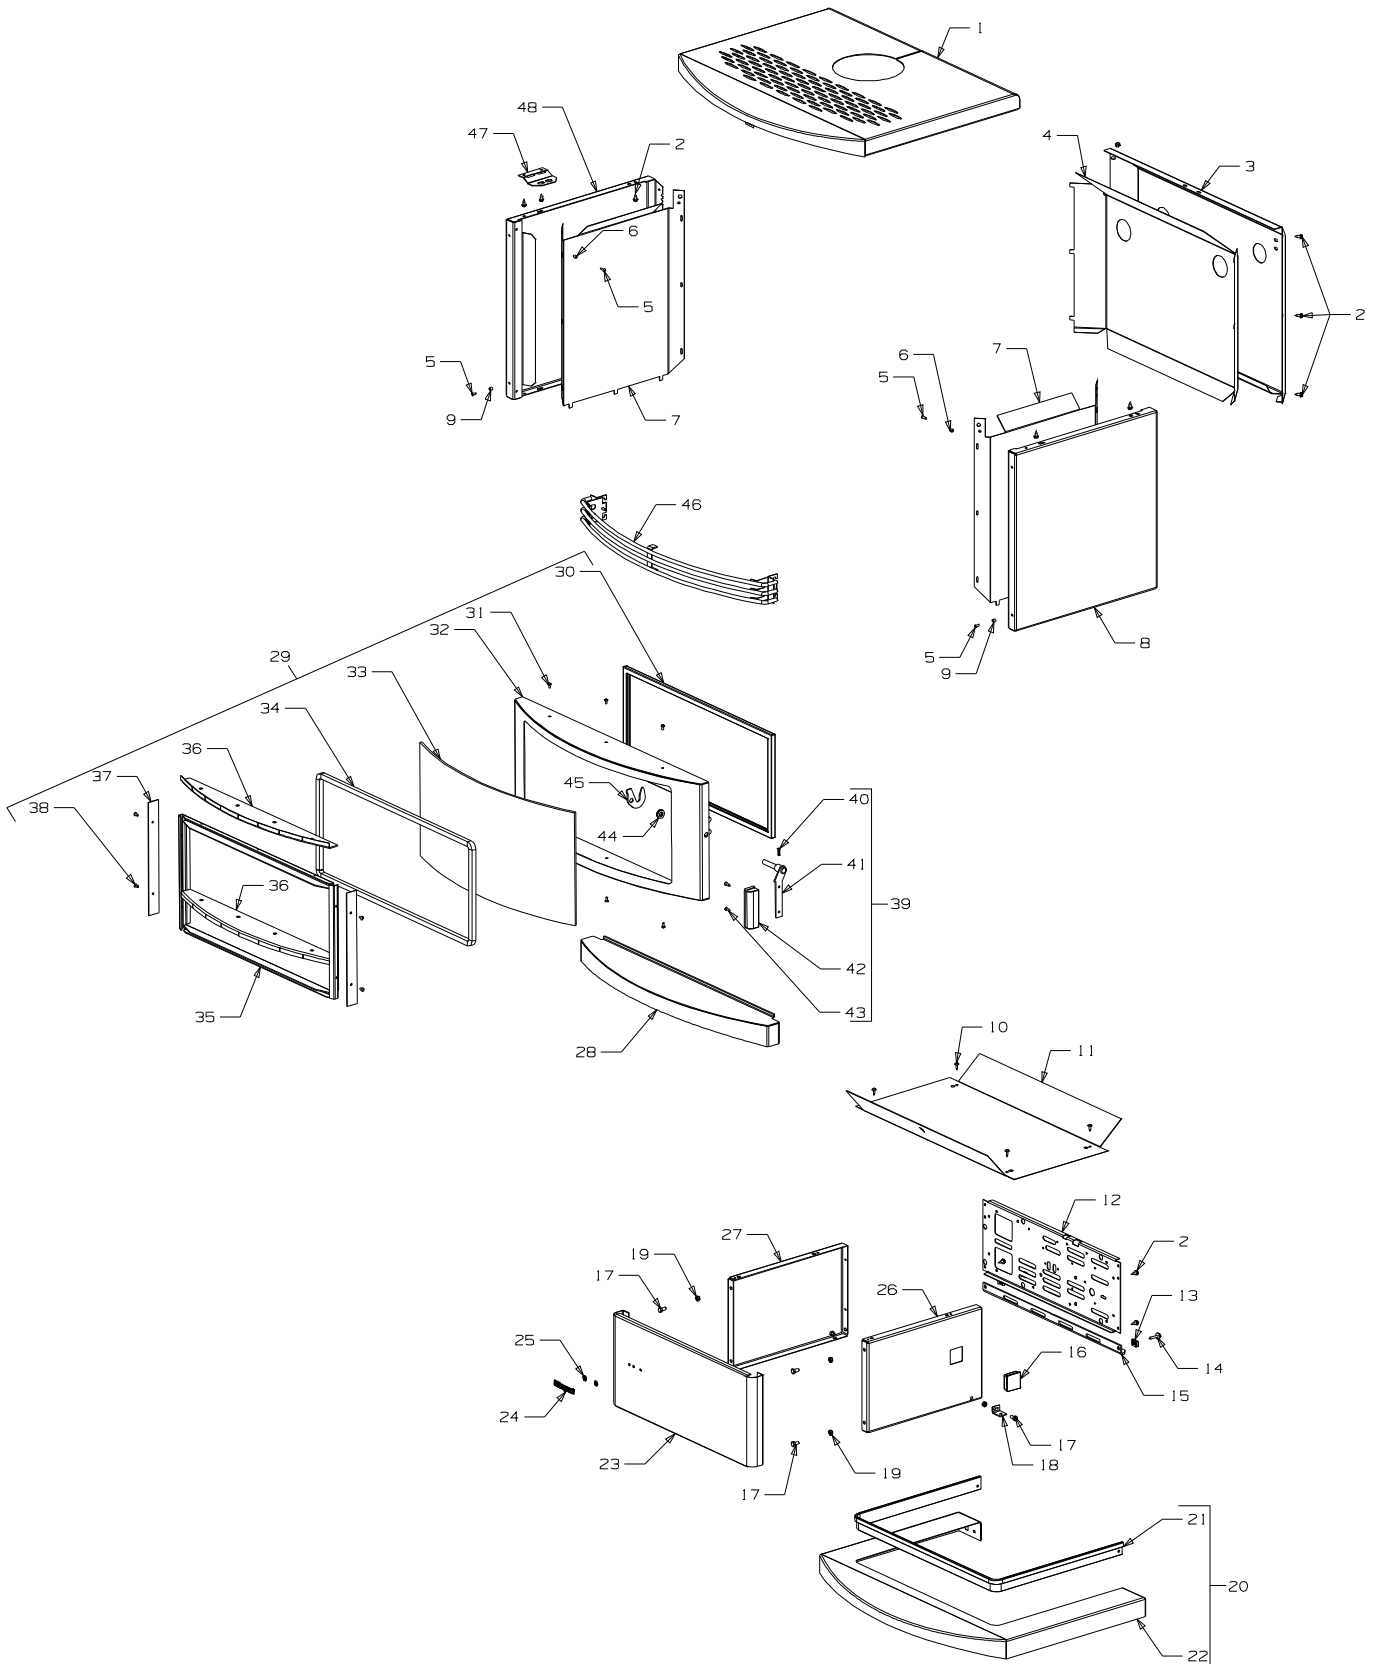

Item No	Part No	Description	Qty	Item No	Part No	Description	Qty
1	795347	Panel-Top - Black	1	26	986226	Panel-Pedestal, RH Side - Black	1
•	795289	Panel-Top - Charcoal	1	•	794014	Panel-Pedestal, RH Side - Charcoal	1
2	503259	Screw;S/T 10 x .5	19	27	986229	Panel-Pedestal, LH Side - Black	1
3	786823	Panel-Rear - Black	1	•	794015	Panel-Pedestal, LH Side - Charcoal	1
4	986492	Heatshield-Back	1	28	795350	Panel-Front - Black	1
5	501303	Rivet-Pop 4.0 Dia x 7.9	6	•	795342	Panel-Front - Charcoal	1
6	986148	Spacer-Grille	2	29	995372	Door Assy Black	1
7	986121	Heatshield-Side	2	•	995373	Door Assy - Charcoal	1
8	786828	Panel-Side RH - Black	1	30	700861	• Tape, Flat 6 x 38	1
•	794001	Panel-Side RH - Charcoal	1	31	503009	• Screw; S/T 8 x .312	10
9	986149	Spacer-Front Panel	2	32	795349	• Door Assy - Black	1
10	503005	Screw; Pan No.10 x 1/2"	4	•	795334	• Door Assy - Charcoal	1
11	986491	Heatshield-Bottom	1	33	795333	• Glass	1
12	791150	Panel-Pedestal, Back - Black	1	34	700755	• Rope, Round 16.0 Glass	1
•	795588	Panel-Pedestal, Back - Charcoal	1	35	995299	• Frame Assy-Glass	1
13	503388	Nut-Spire	6	36	995297	• Retainer-Glass	2
14	503459	Screw, S/T 12 x 25	6	37	995337	• Retainer-End, Glass	2
15	995612	Bracket-Seismic Restraint	1	38	503627	• Rivet-4.0 Dia	4
16	586155	Plug-Switch Hole	1	39	786772	• Handle Assy, Door	1
17	501959	Screw,Set M6 x 12	9	40	503006	• Pin,Tension 4.0 x 16	1
18	986413	Bracket-Seismic Restraint	2	41	986605	• Handle-Assy	1
19	501602	Nut, M8 Hex	13	42	586161	• Handle-Door	1
20	995348	Foot Assy - Black	1	43	503004	• Screw; CSK No. 8 x 5/8"	2
21	994027	• Trim-Pedestal, Foot - Black	1	44	501704	• Washer, Flat 10 x 19 x 1.6	3
22	995292	• Panel-Pedestal, Foot	1	45	986487	• Latch-Door Assy 10mm	1
•	995291	Foot Assy - Charcoal	1	46	791513	Grill-Assy - Gold/Black	1
21	994025	• Trim-Pedestal, Foot - Charcoal	1	•	791573	Grill-Assy - Silver/Black	1
22	995292	• Panel-Pedestal, Foot	1	•	791571	Grill-Assy - Black	1
23	995351	Pedestal-Front - Black	1	47	986147	Brace-Side Panel	1
24	584581	• Badge - Gold	1	48	786825	Panel-Side LH - Black	1
25	503381	• Clip-Starlock, 4 Dia	2	•	794002	Panel-Side LH - Charcoal	1
•	994009	Pedestal-Front - Charcoal	1				
24	584581	• Badge - Gold	1				
25	503381	• Clip-Starlock, 4 Dia	2				

Bold Text = Assembly
Indented Bullet Points = Item included in Assembly