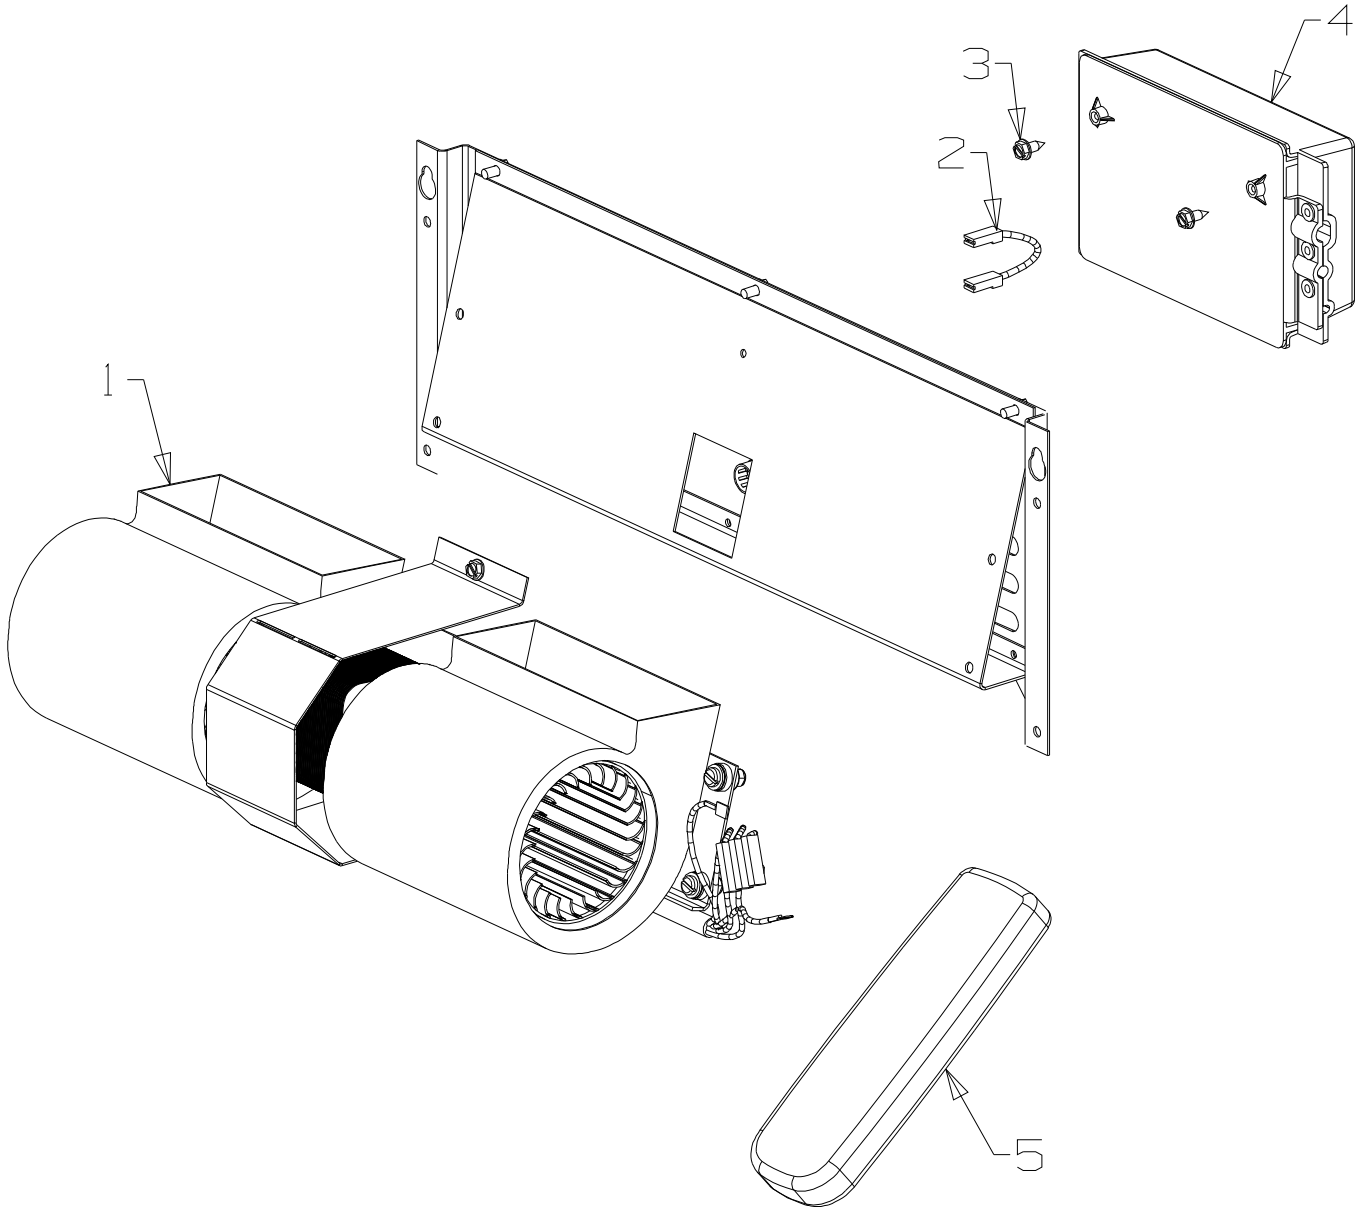

Part No's. 995398 FanAssembly-Remote

Item No	Part No	Description	Qty	Item No	Part No	Description	Qty
1	586732	Fan-3 Speed - Double End	1				
2	591287	Lead-P/C Board	1			NOT ILLUSTRATED	
3	503259	Screw, S/T 10 x .5	2				
4	596397	Curcuit Baord-Remote	1		588068	Loom-3 Pin - 75v	1
5	595396	Hanpiece-Remote Control	1