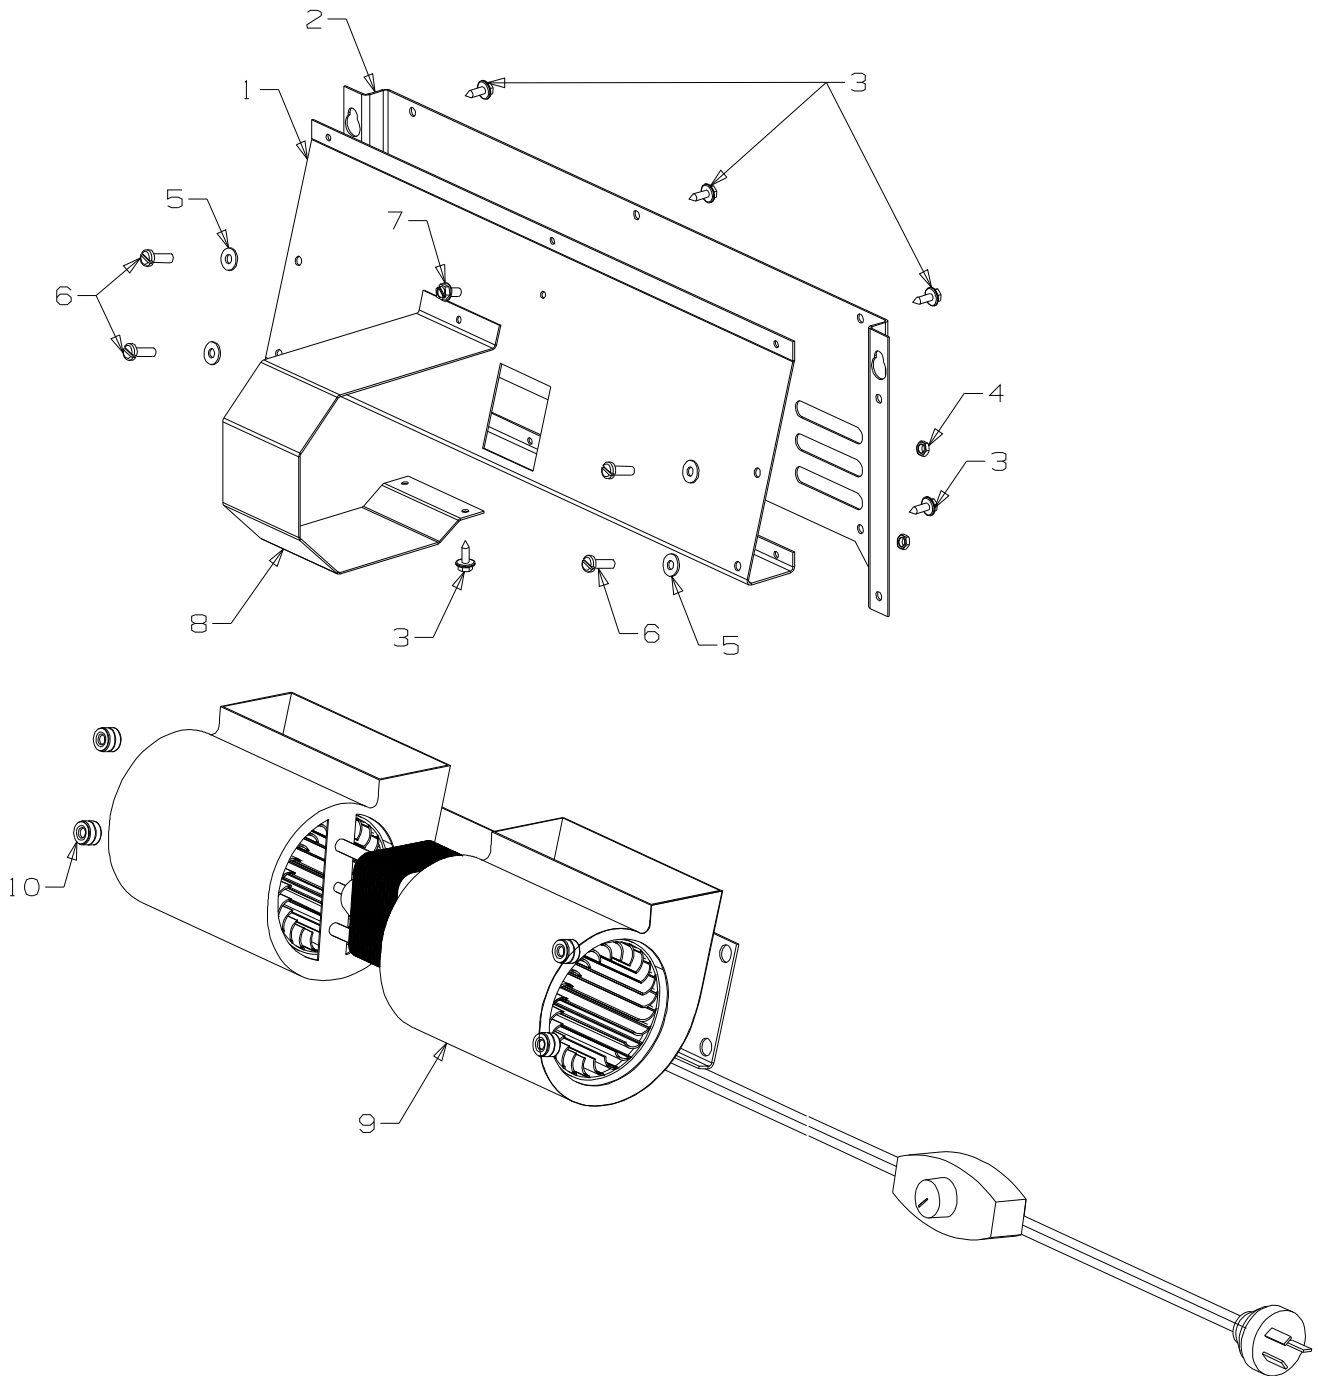

Bold Text = Assembly
Bullet Points = Item included in Assembly

Part No. 995370 Black

Item No	Part No	Description	Qty	Item No	Part No	Description	Qty
1	995369	Panel-Mounting, Fan	1	9	586575	Fan - 3 Speed Double End Incl. Cord Swith	1
2	995368	Panel-Rear, Fan - Black	1	10	503671	Grommet, Fan 14mm OD x 6mm ID	4
3	503630	Screw, S/T 10 x .4	10	NOT ILLUSTRATED			
4	501856	Nut, M5 Hex	4				
5	500848	Washer; Flat 3/16" x .5	4				
6	501580	Screw, Pan M5 x 16	4				
7	501110	Screw; S/T 6 x .25	1				
8	995367	Cover-Fan Motor	1		503054	Tie-Nylon Cable	1